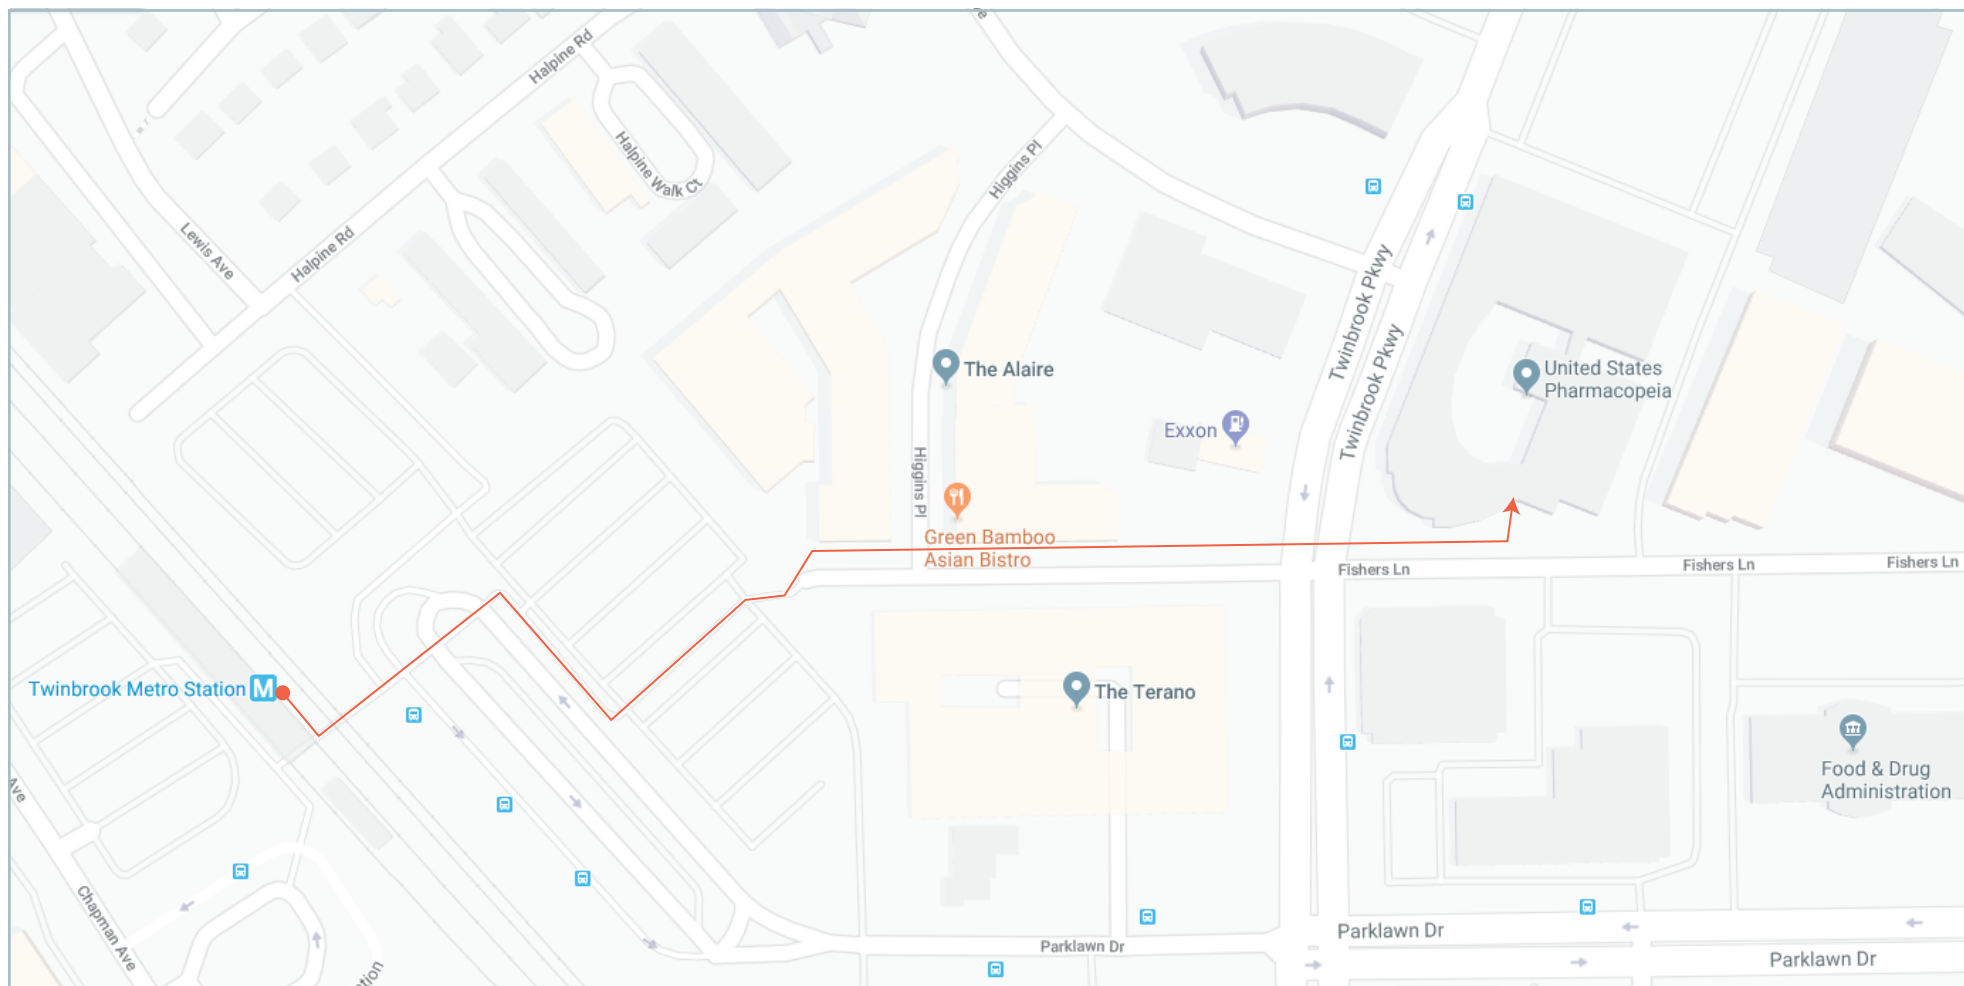

USP-Rockville

Metro walking map

From the Metro, Red Line Twinbrook Station: Follow the walkway highlighted until you reach the commuter parking lot of the Metro. Walk through the parking lot and you will see Fishers Lane. Walk approximately one block to the intersection of Fishers Lane and Twinbrook Parkway, cross that intersection and you will see USP on the left corner.

From USP to the Twinbrook Metro: Exit USP from the main lobby and turn right to the intersection of Twinbrook Parkway and Fishers Lane. Continue on Fishers Lane until you come to the Metro parking lot. Walk through the parking lot to the Metro station.